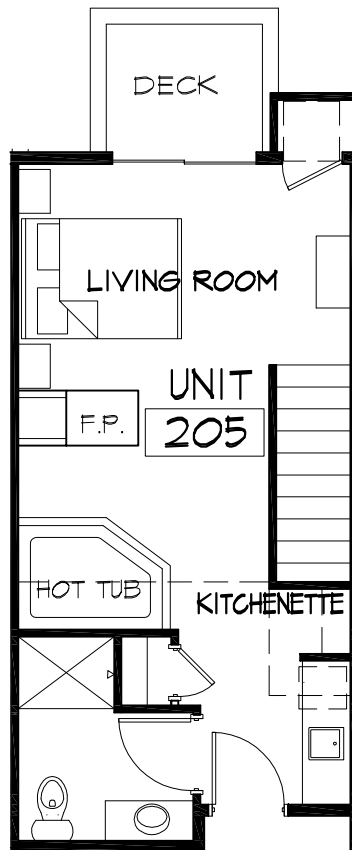

LOFT PLAN

UNIT 205 FLOOR PLAN

465 SQUARE FEET W/ PRIVATE DECK - PLUS
219 SQUARE FEET LOFT
684 SQUARE FEET TOTAL