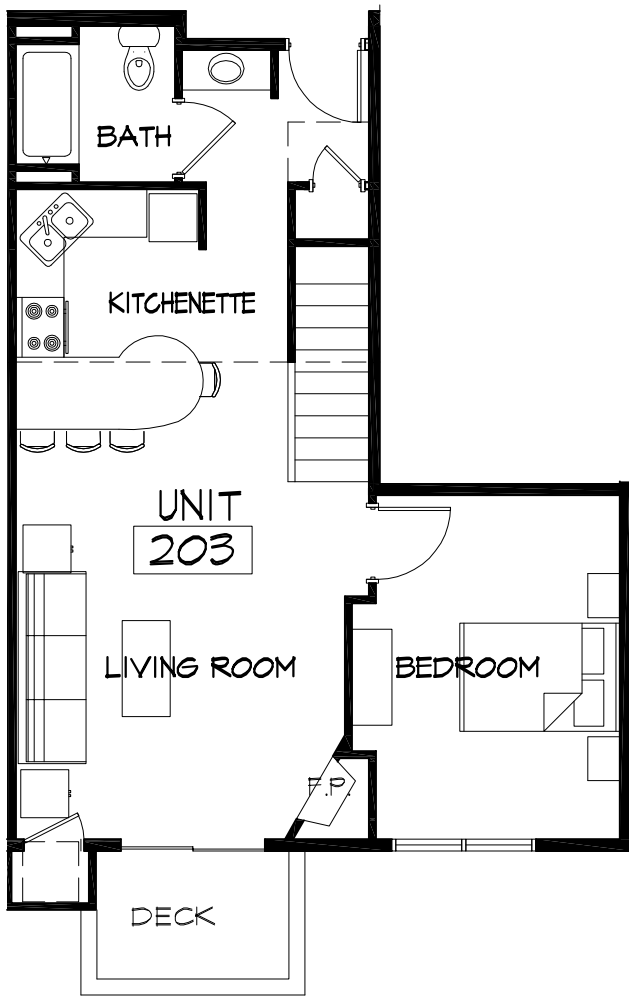

LOFT PLAN

UNIT 203 FLOOR PLAN

745 SQUARE FEET W/ PRIVATE DECK - PLUS
 402 SQUARE FEET LOFT
 1,147 SQUARE FEET TOTAL